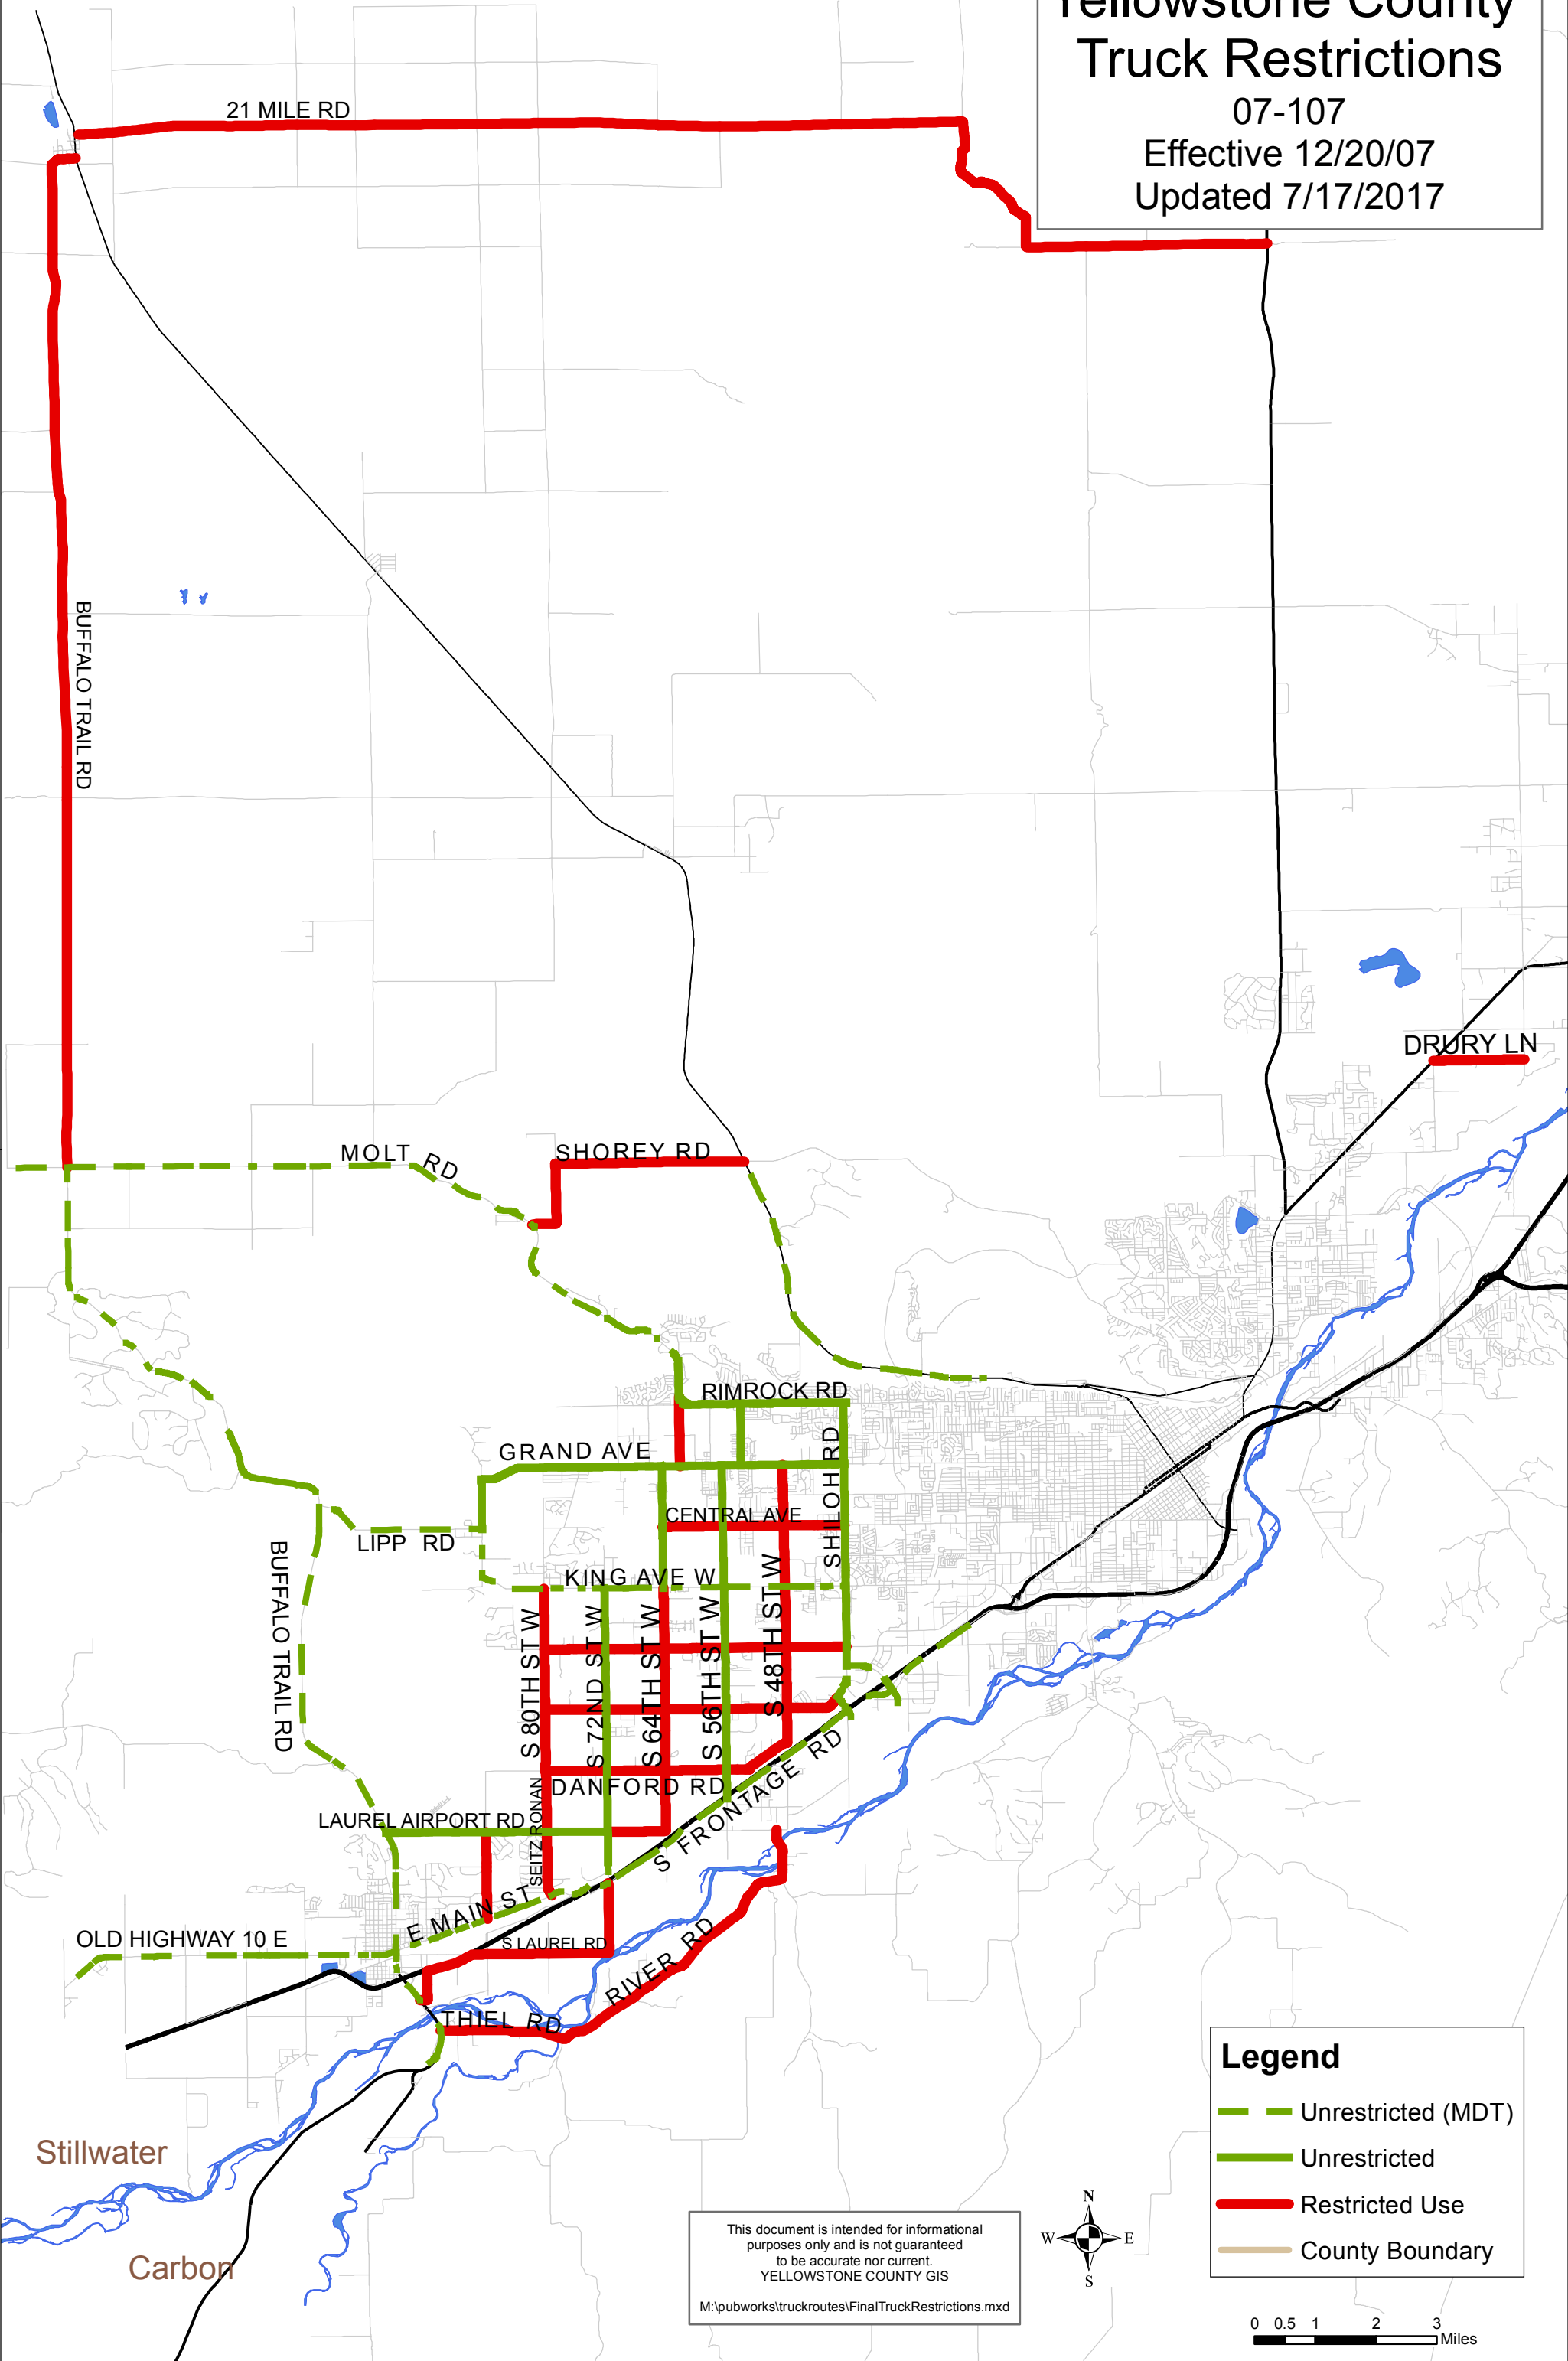

Golden Valley

Musselshell

Yellowstone County Truck Restrictions

07-107
Effective 12/20/07
Updated 7/17/2017

Legend

- Unrestricted (MDT)
- Unrestricted
- Restricted Use
- County Boundary

This document is intended for informational purposes only and is not guaranteed to be accurate nor current.
YELLOWSTONE COUNTY GIS
M:\pubworks\truckroutes\FinalTruckRestrictions.mxd