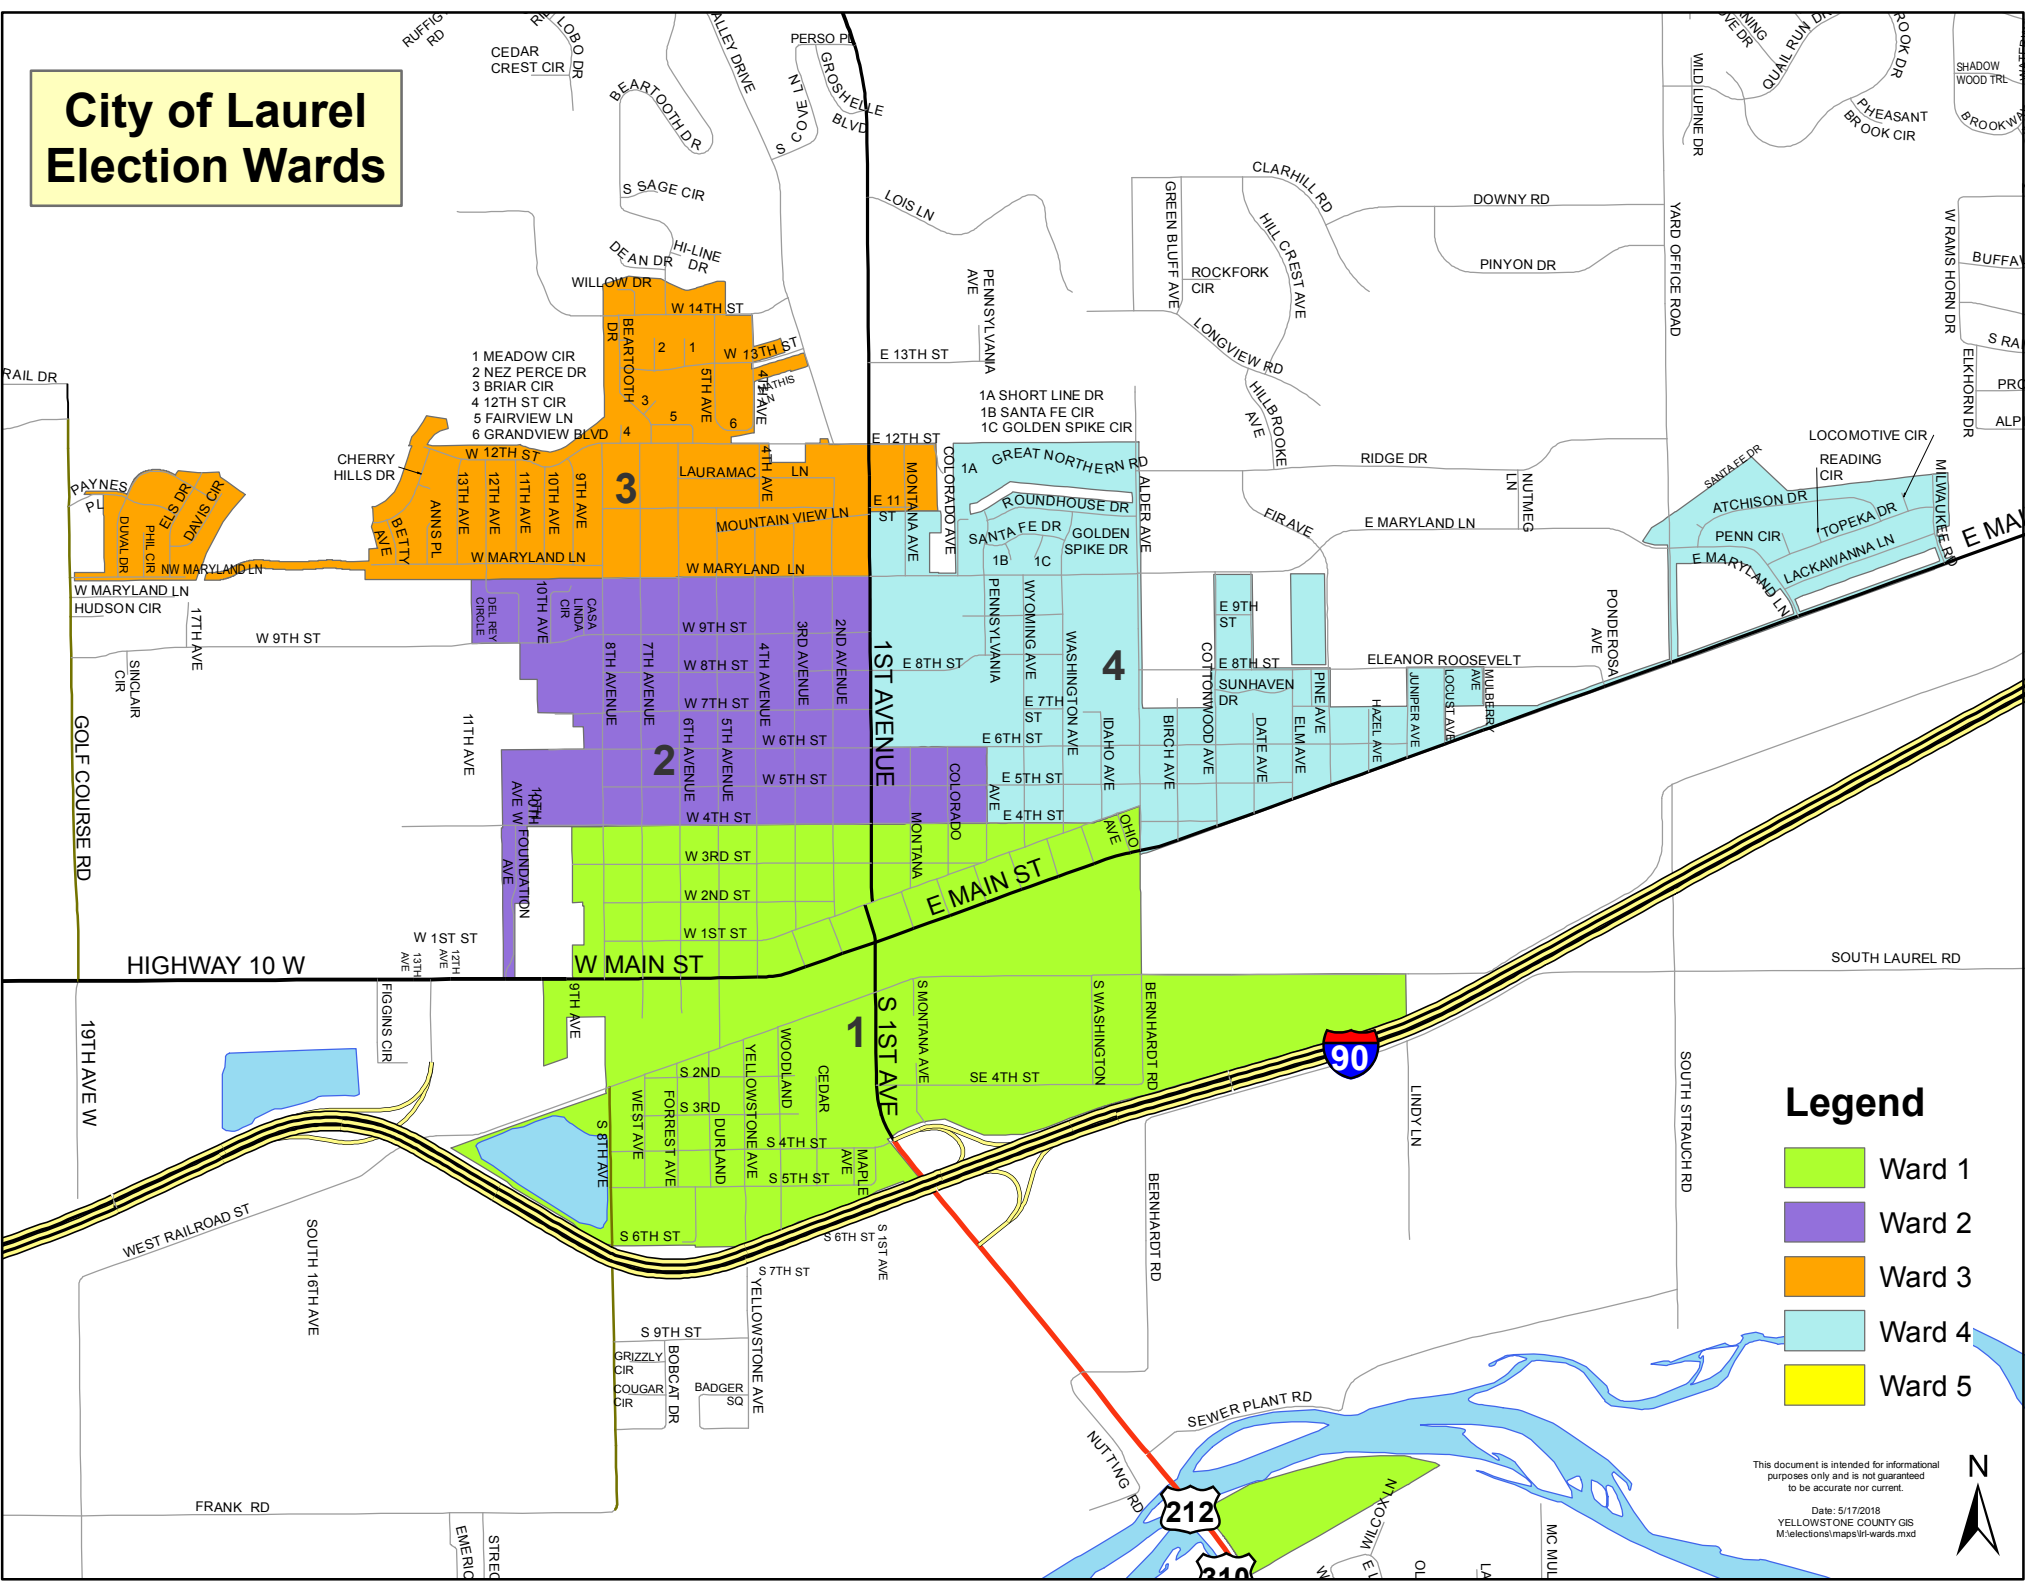

City of Laurel Election Wards

Legend

- Ward 1
- Ward 2
- Ward 3
- Ward 4
- Ward 5