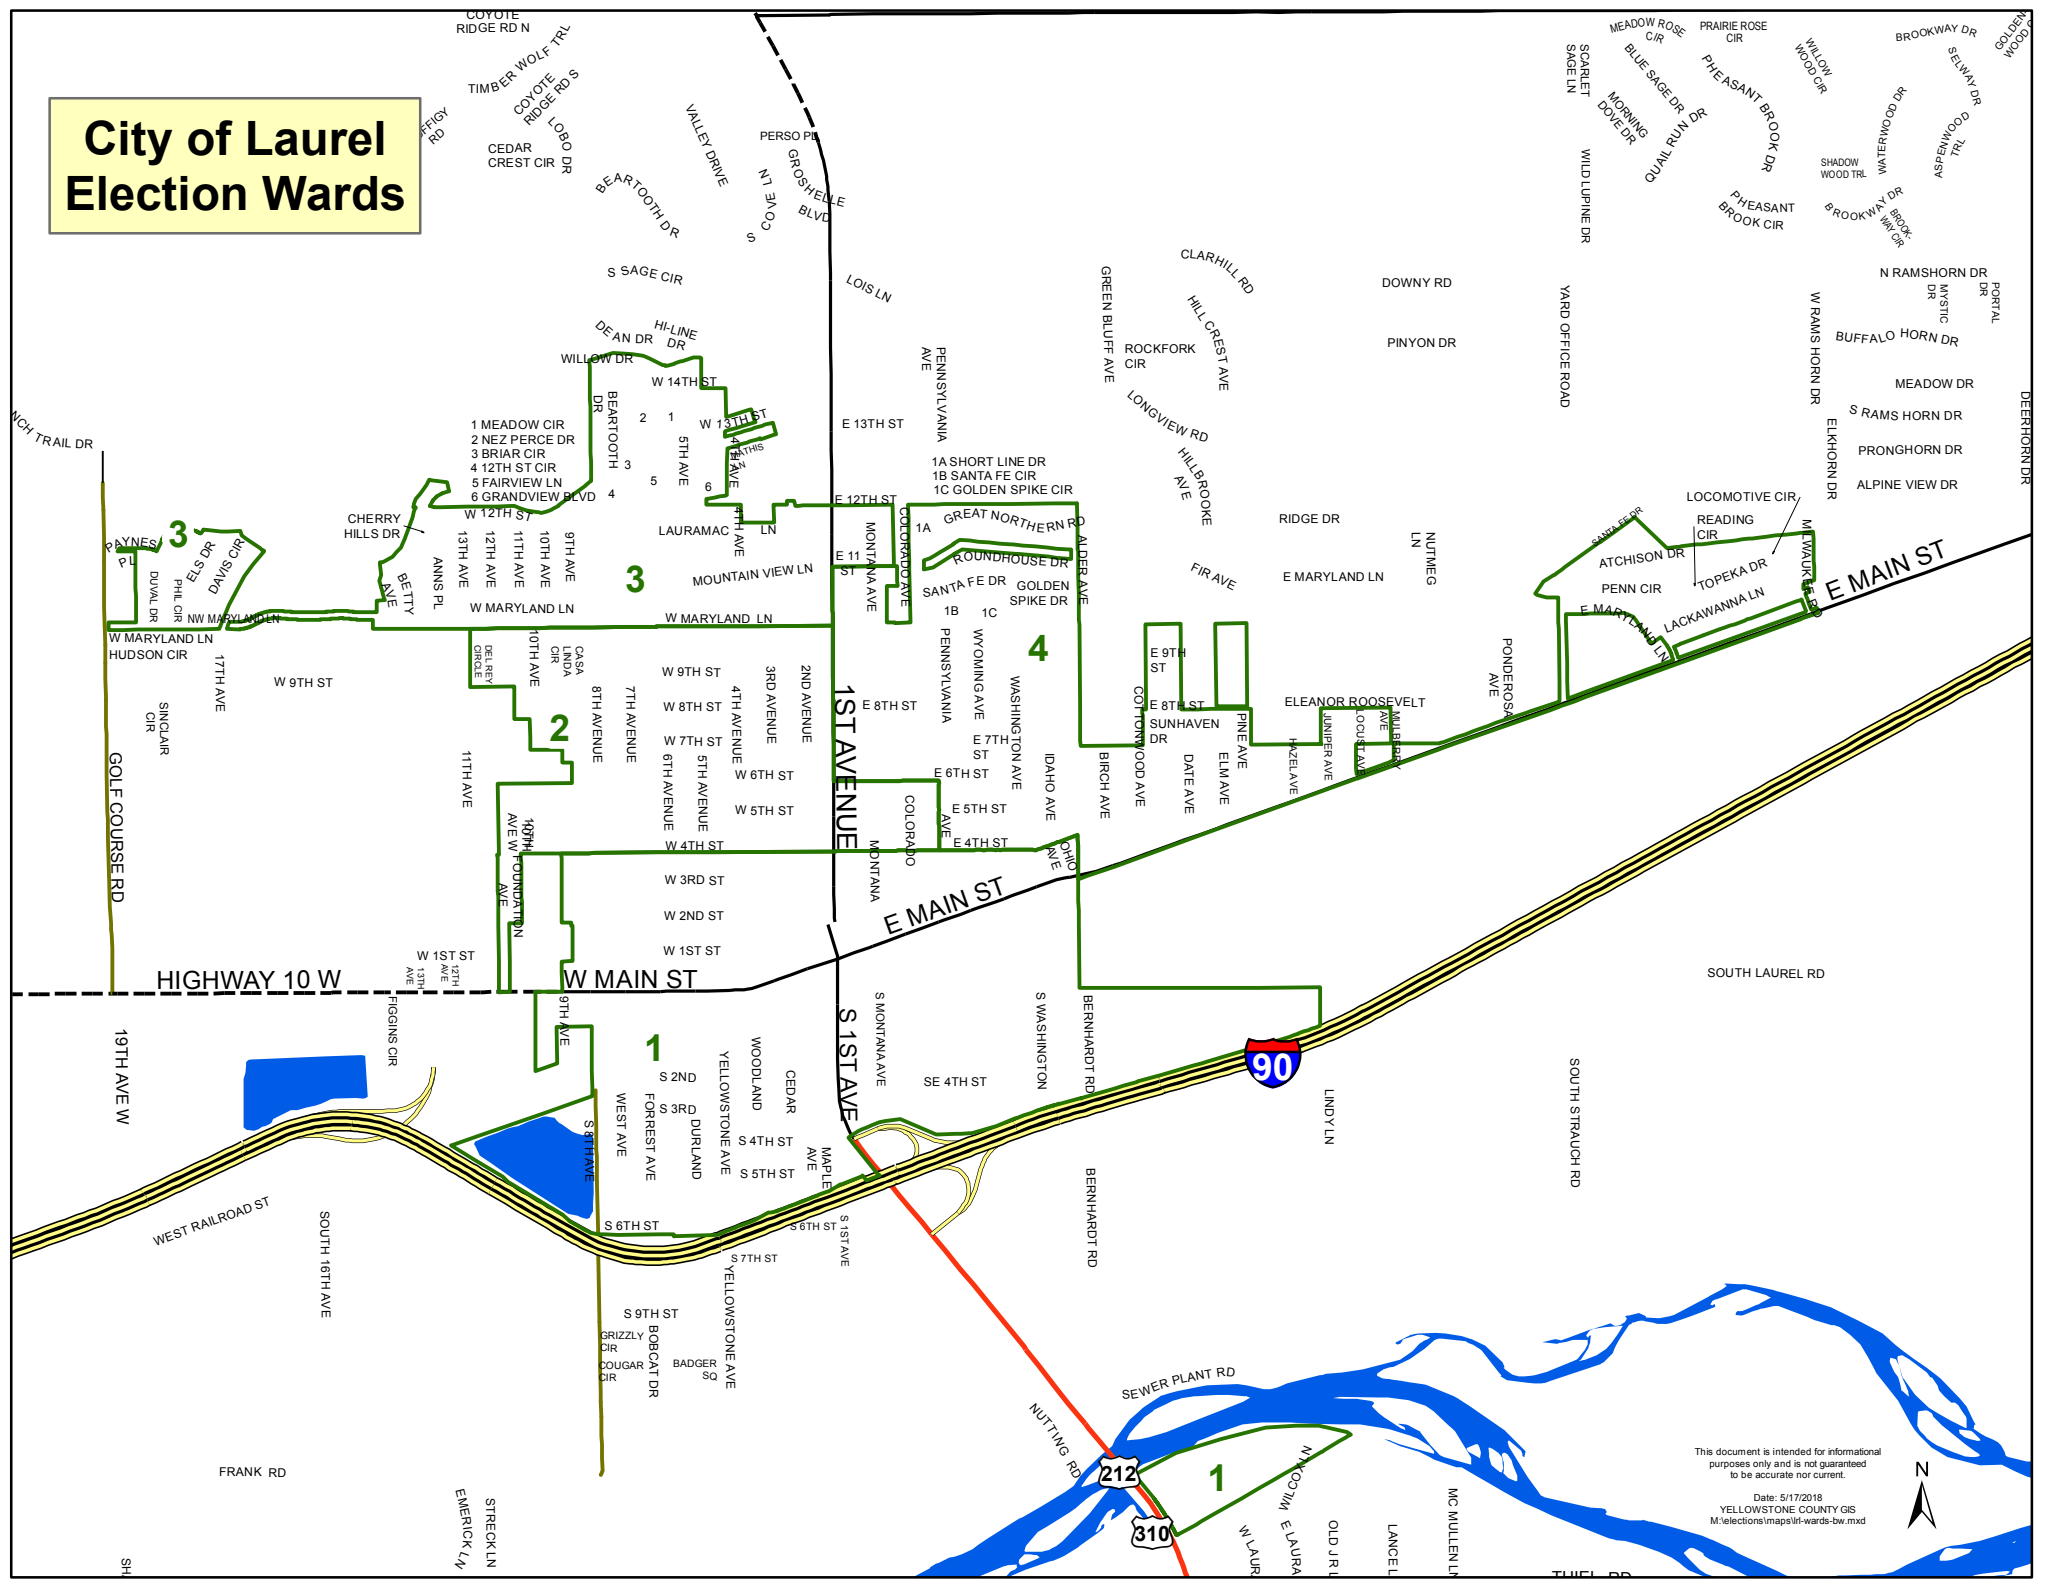

City of Laurel Election Wards