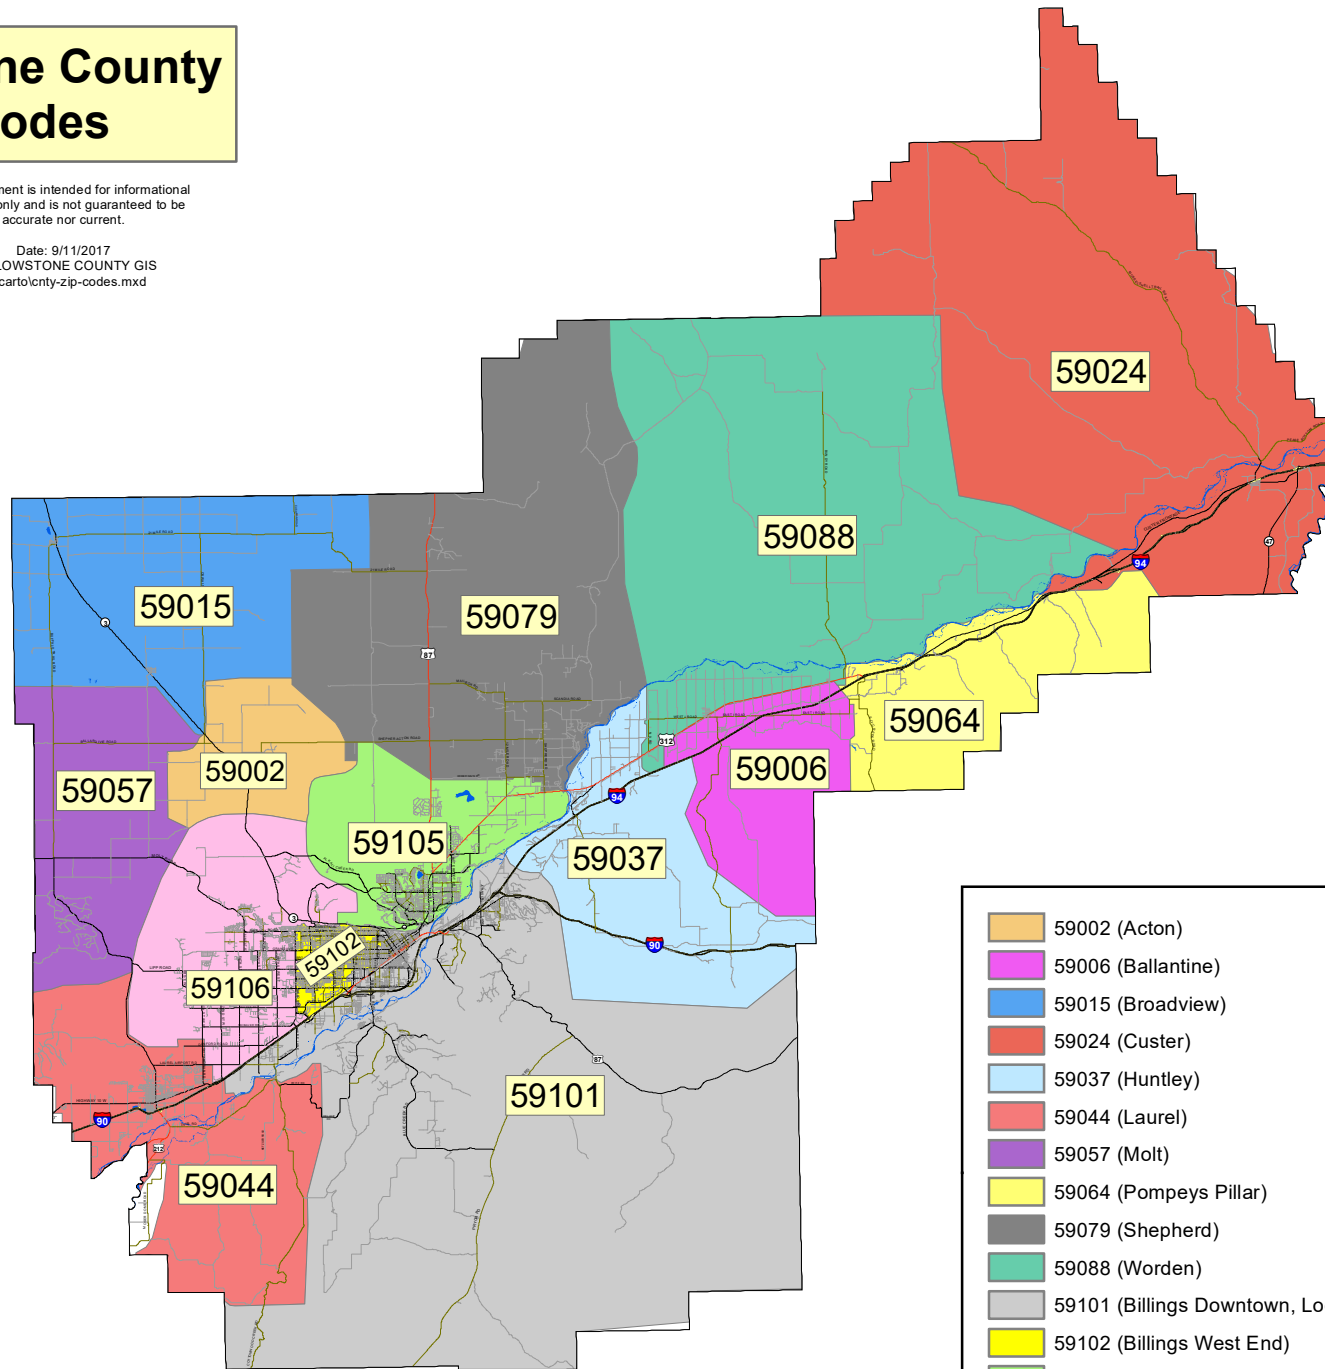

# Yellowstone County Zip Codes

This document is intended for informational purposes only and is not guaranteed to be accurate nor current.

Date: 9/11/2017  
YELLOWSTONE COUNTY GIS  
M:\carto\cnty-zip-codes.mxd

	59002 (Acton)
	59006 (Ballantine)
	59015 (Broadview)
	59024 (Custer)
	59037 (Huntley)
	59044 (Laurel)
	59057 (Molt)
	59064 (Pompeys Pillar)
	59079 (Shepherd)
	59088 (Worden)
	59101 (Billings Downtown, Lockwood, Reservation)
	59102 (Billings West End)
	59105 (Billings Heights)
	59106 (Billings West of Shiloh)