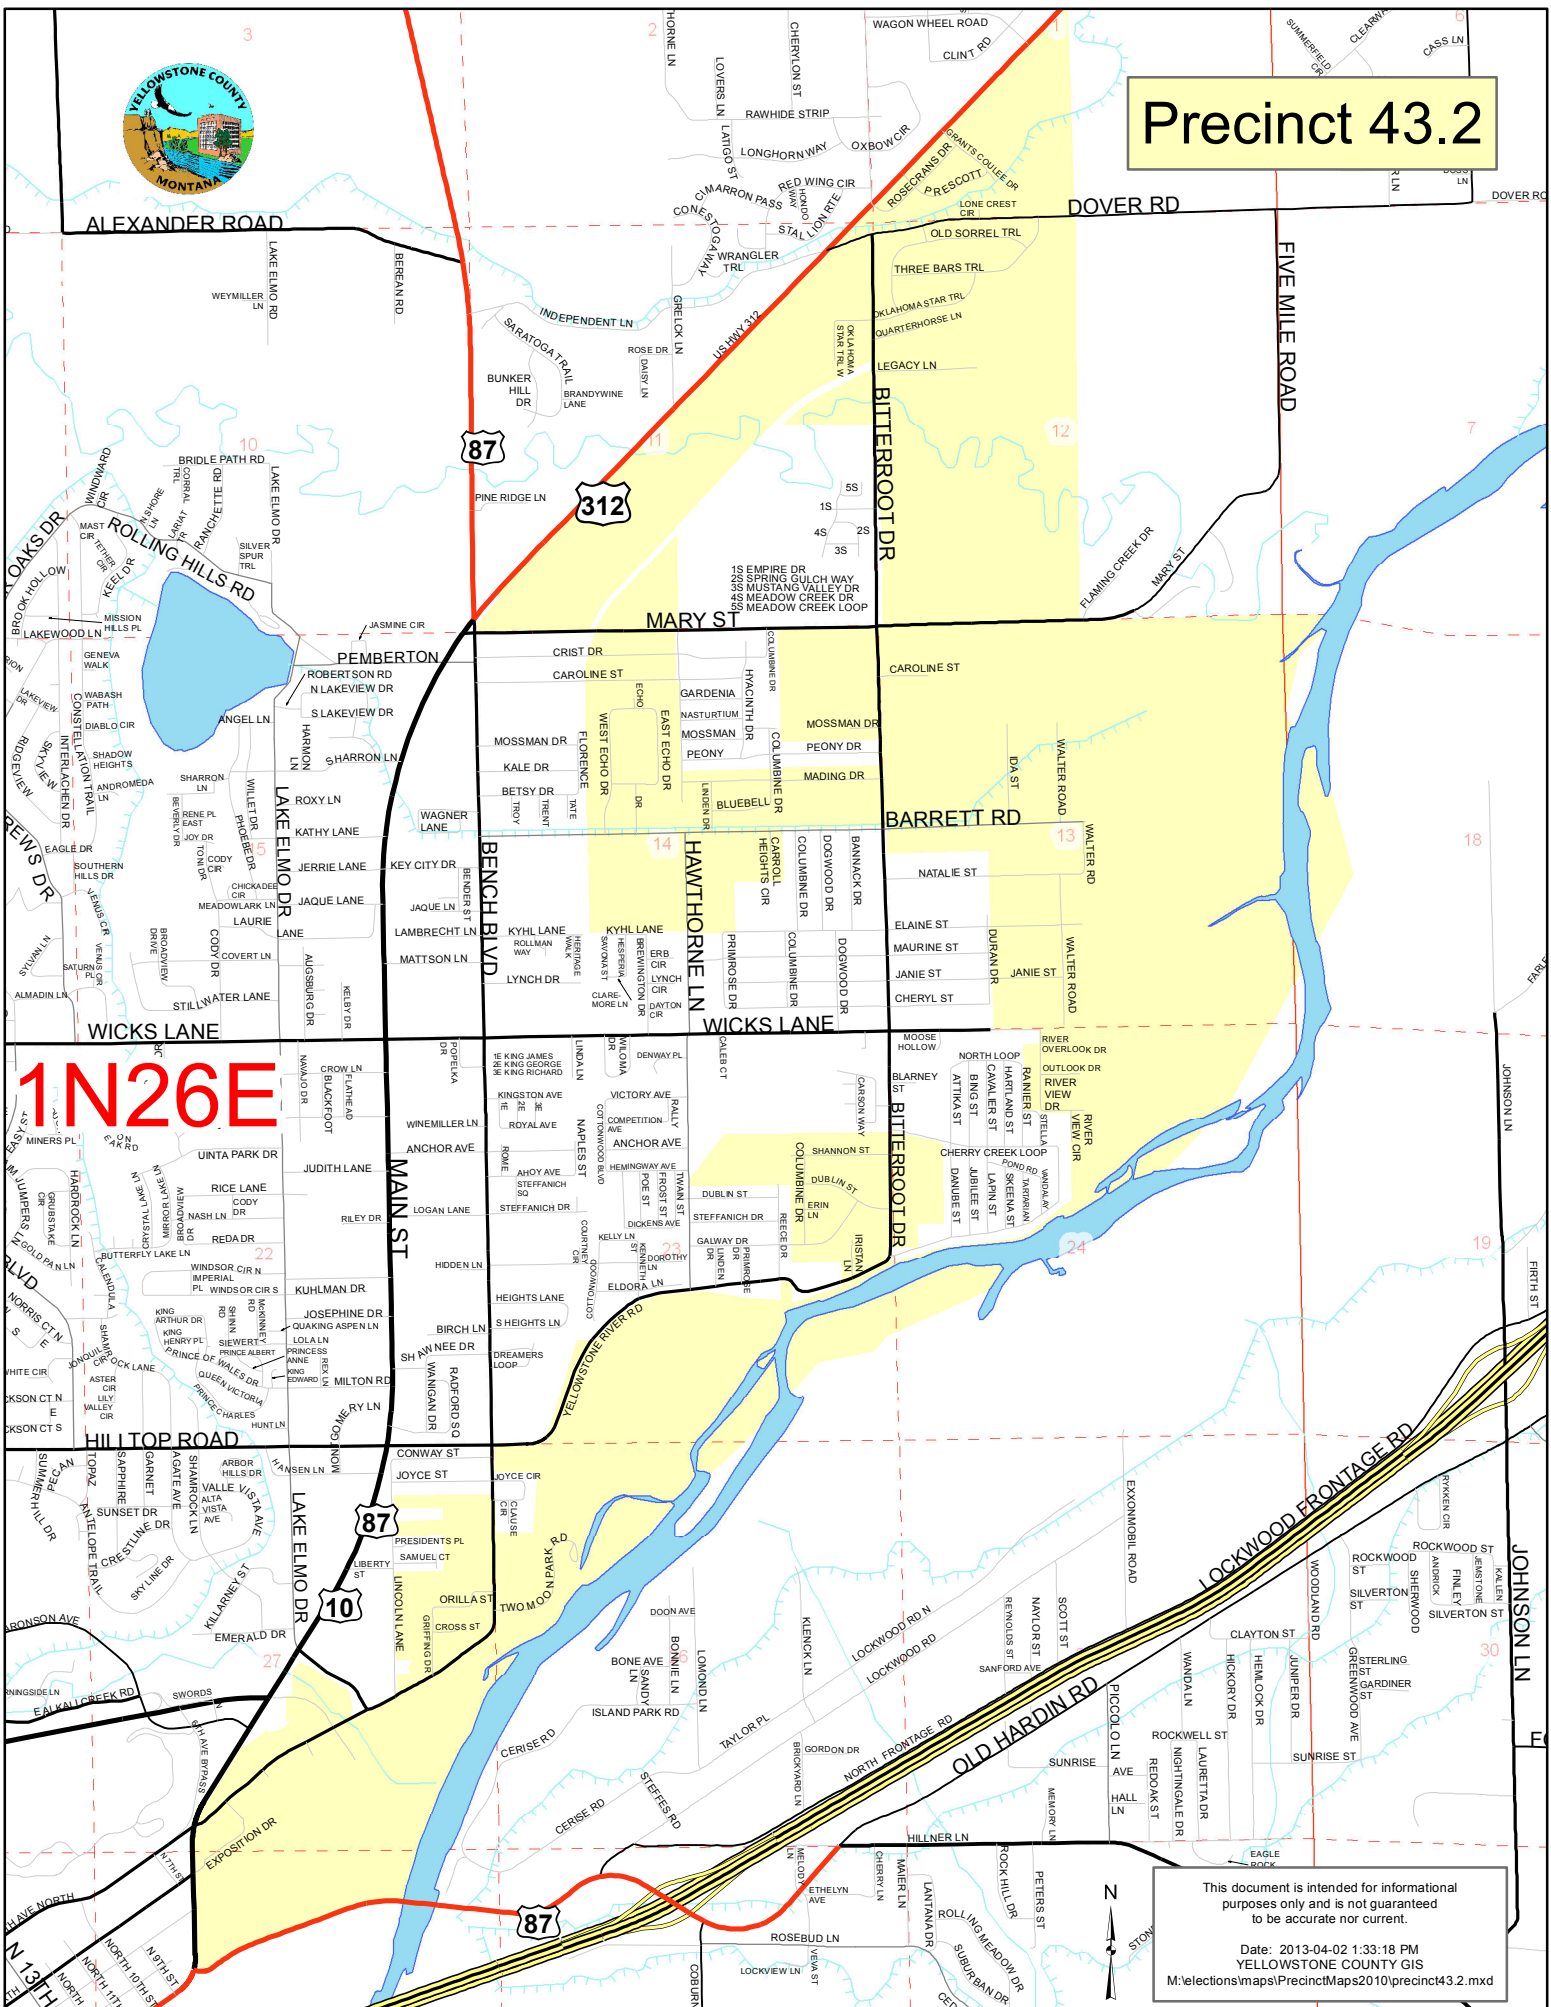

# Precinct 43.2

**1N26E**

This document is intended for informational purposes only and is not guaranteed to be accurate nor current.

Date: 2013-04-02 1:33:18 PM  
 YELLOWSTONE COUNTY GIS  
 M:\elections\maps\PrecinctMaps2010\precinct43.2.mxd