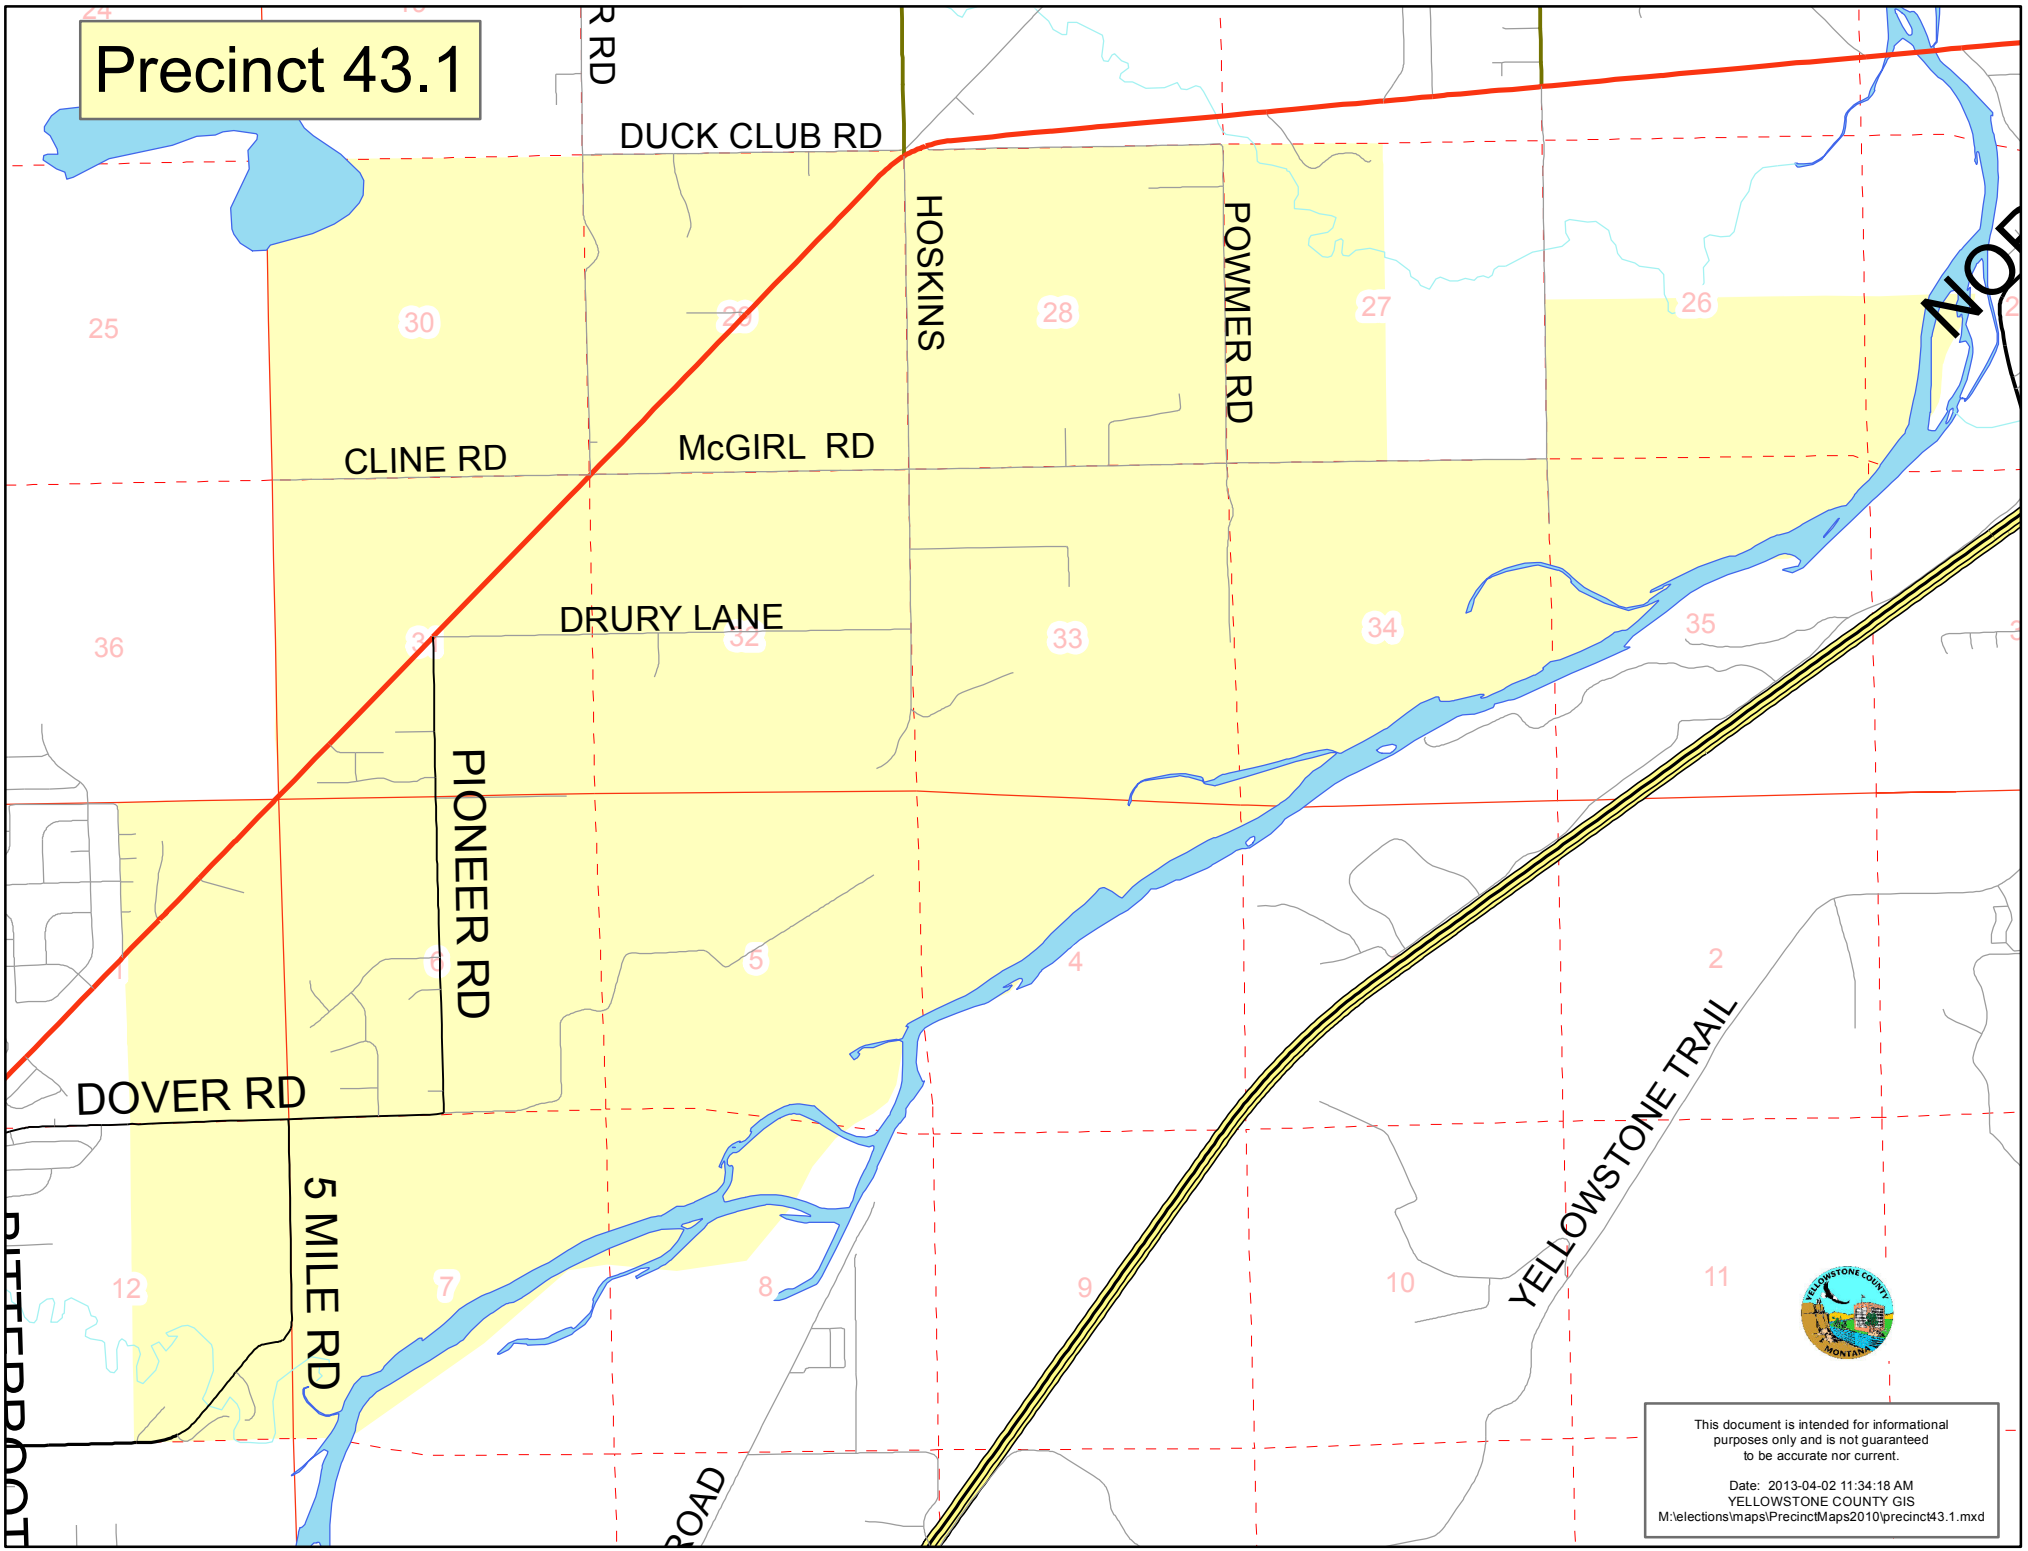

Precinct 43.1

This document is intended for informational purposes only and is not guaranteed to be accurate nor current.

Date: 2013-04-02 11:34:18 AM
YELLOWSTONE COUNTY GIS
M:\elections\maps\PrecinctMaps2010\precinct43.1.mxd