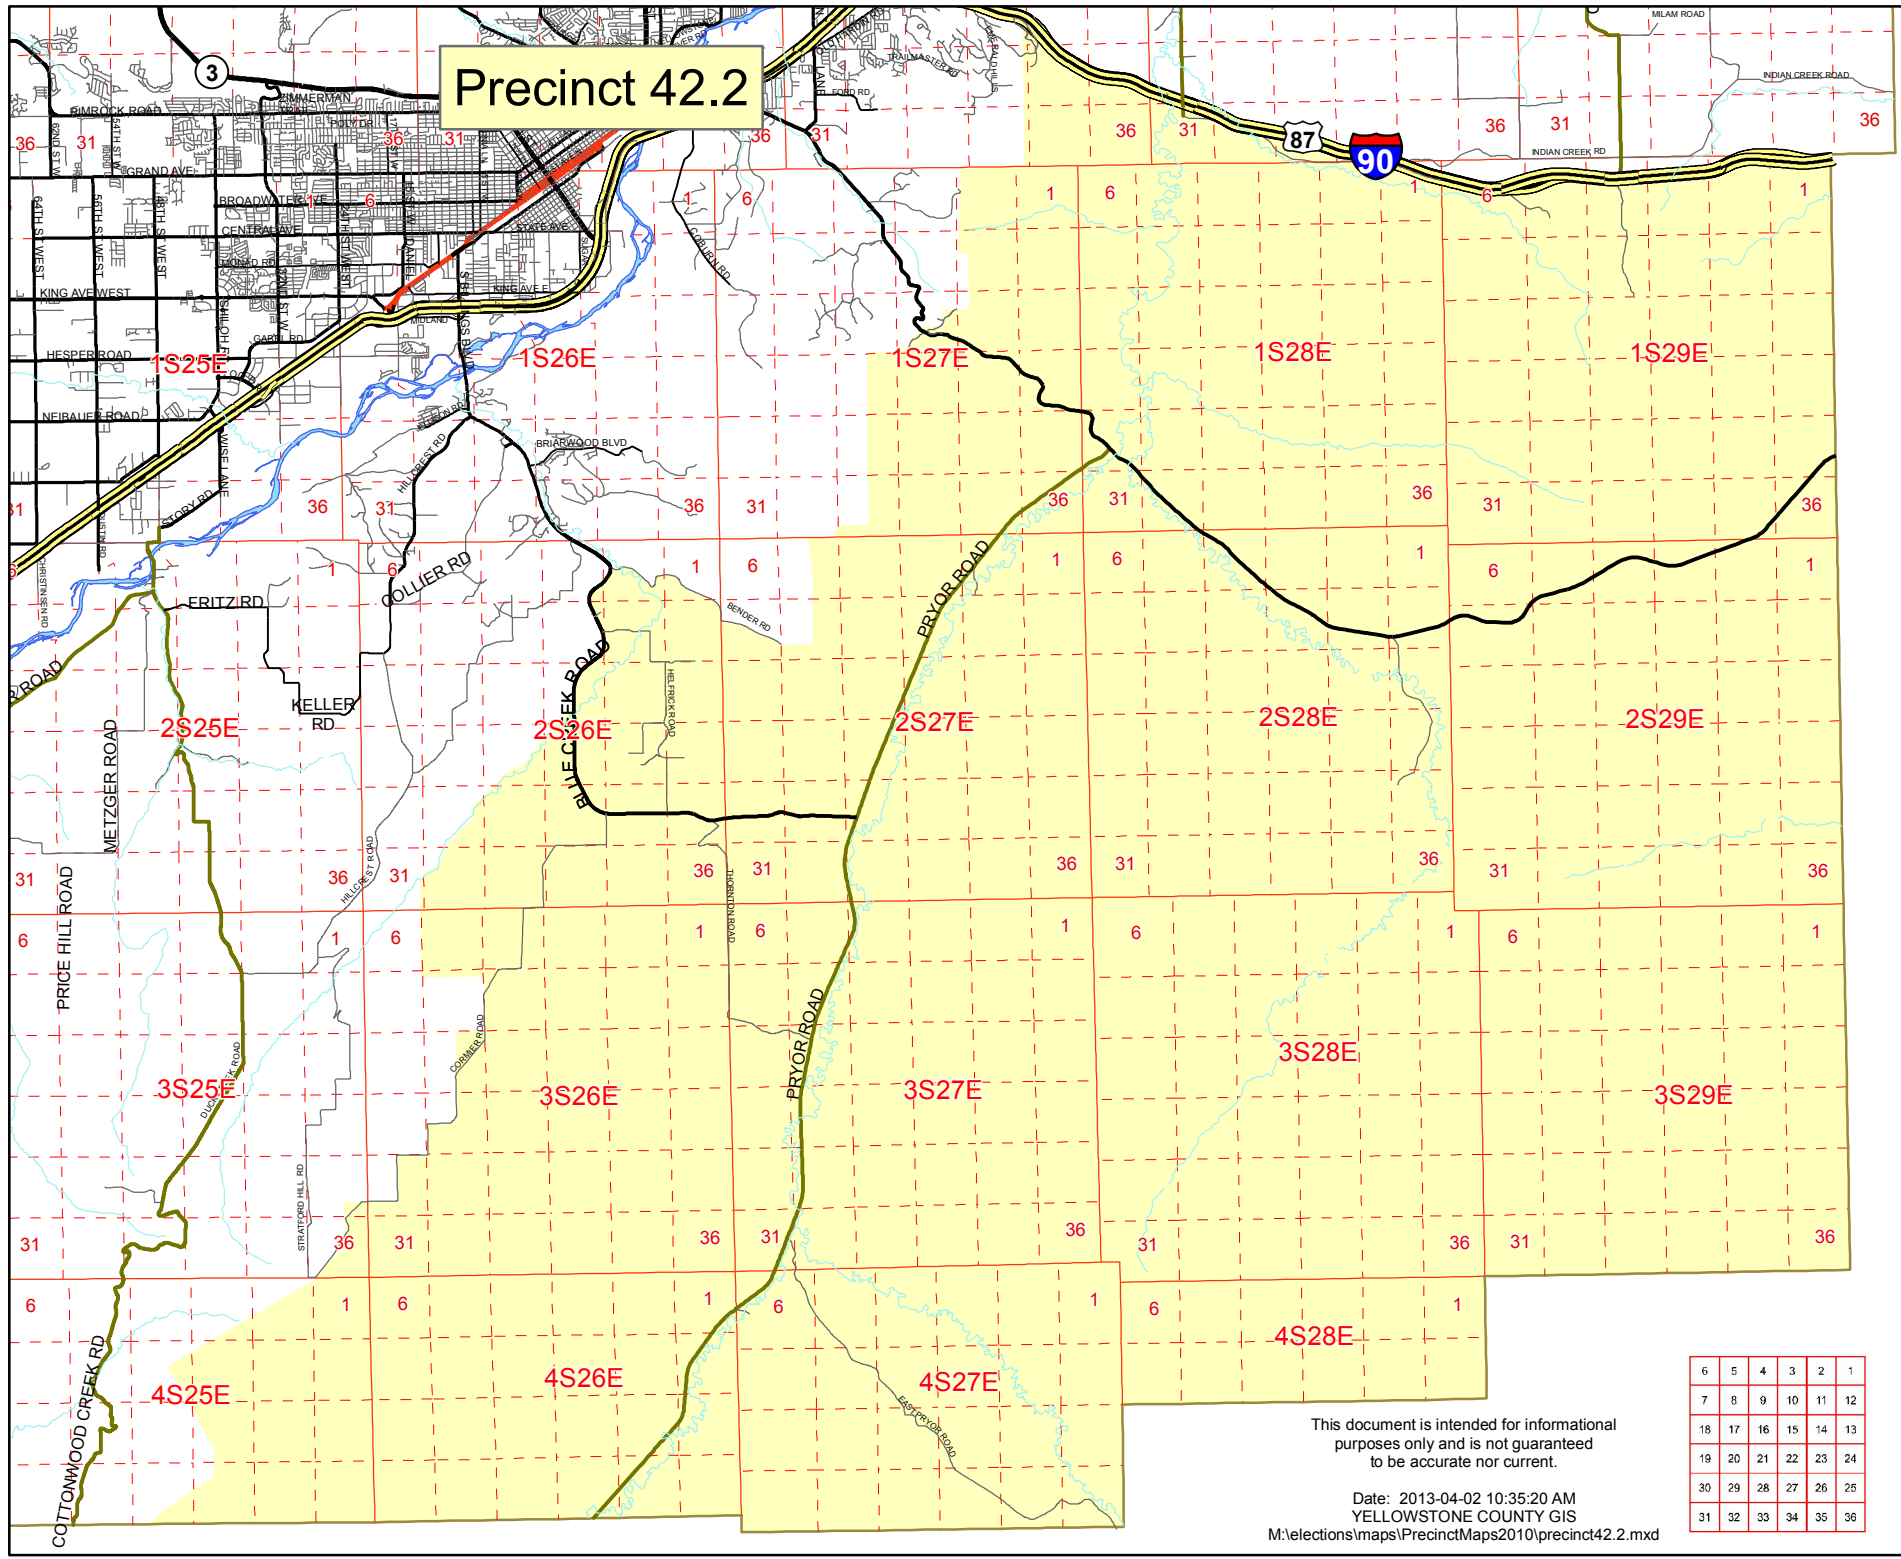

Precinct 42.2

This document is intended for informational purposes only and is not guaranteed to be accurate nor current.

Date: 2013-04-02 10:35:20 AM
 YELLOWSTONE COUNTY GIS
 M:\elections\maps\PrecinctMaps2010\precinct42.2.mxd

6	5	4	3	2	1
7	8	9	10	11	12
18	17	16	15	14	13
19	20	21	22	23	24
30	29	28	27	26	25
31	32	33	34	35	36