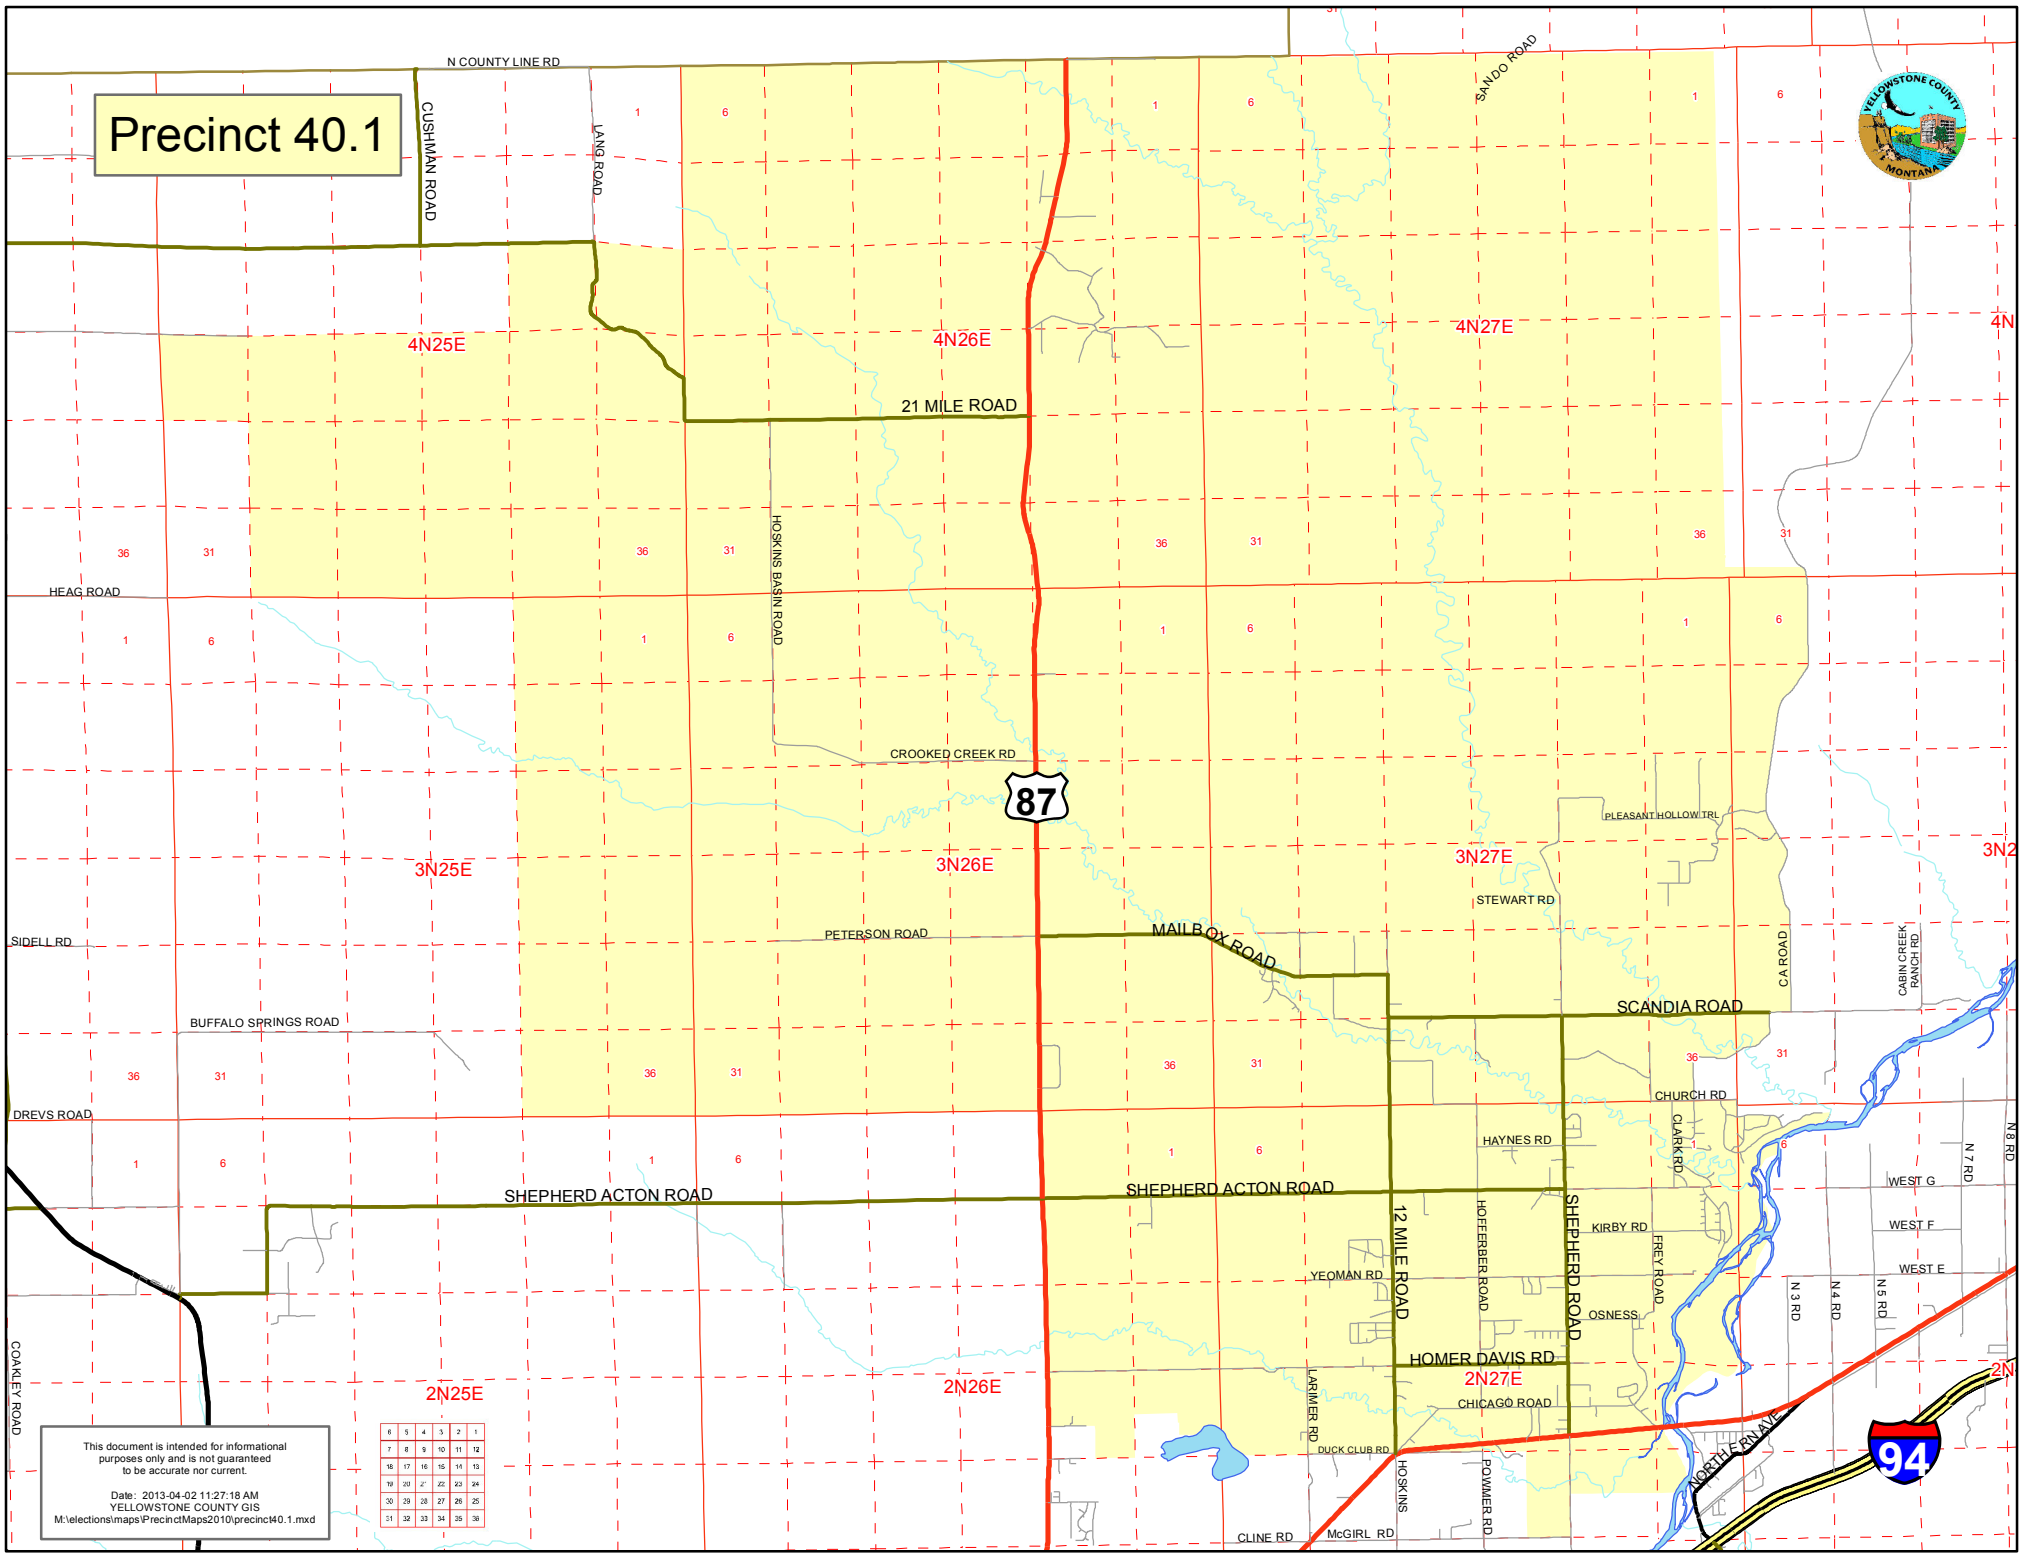

Precinct 40.1

This document is intended for informational purposes only and is not guaranteed to be accurate nor current.

Date: 2013-04-02 11:27:18 AM
 YELLOWSTONE COUNTY GIS
 M:\elections\maps\PrecinctMaps2010\precinct40.1.mxd

6	5	4	3	2	1
7	8	9	10	11	12
13	14	15	16	17	18
19	20	21	22	23	24
25	26	27	28	29	30
31	32	33	34	35	36