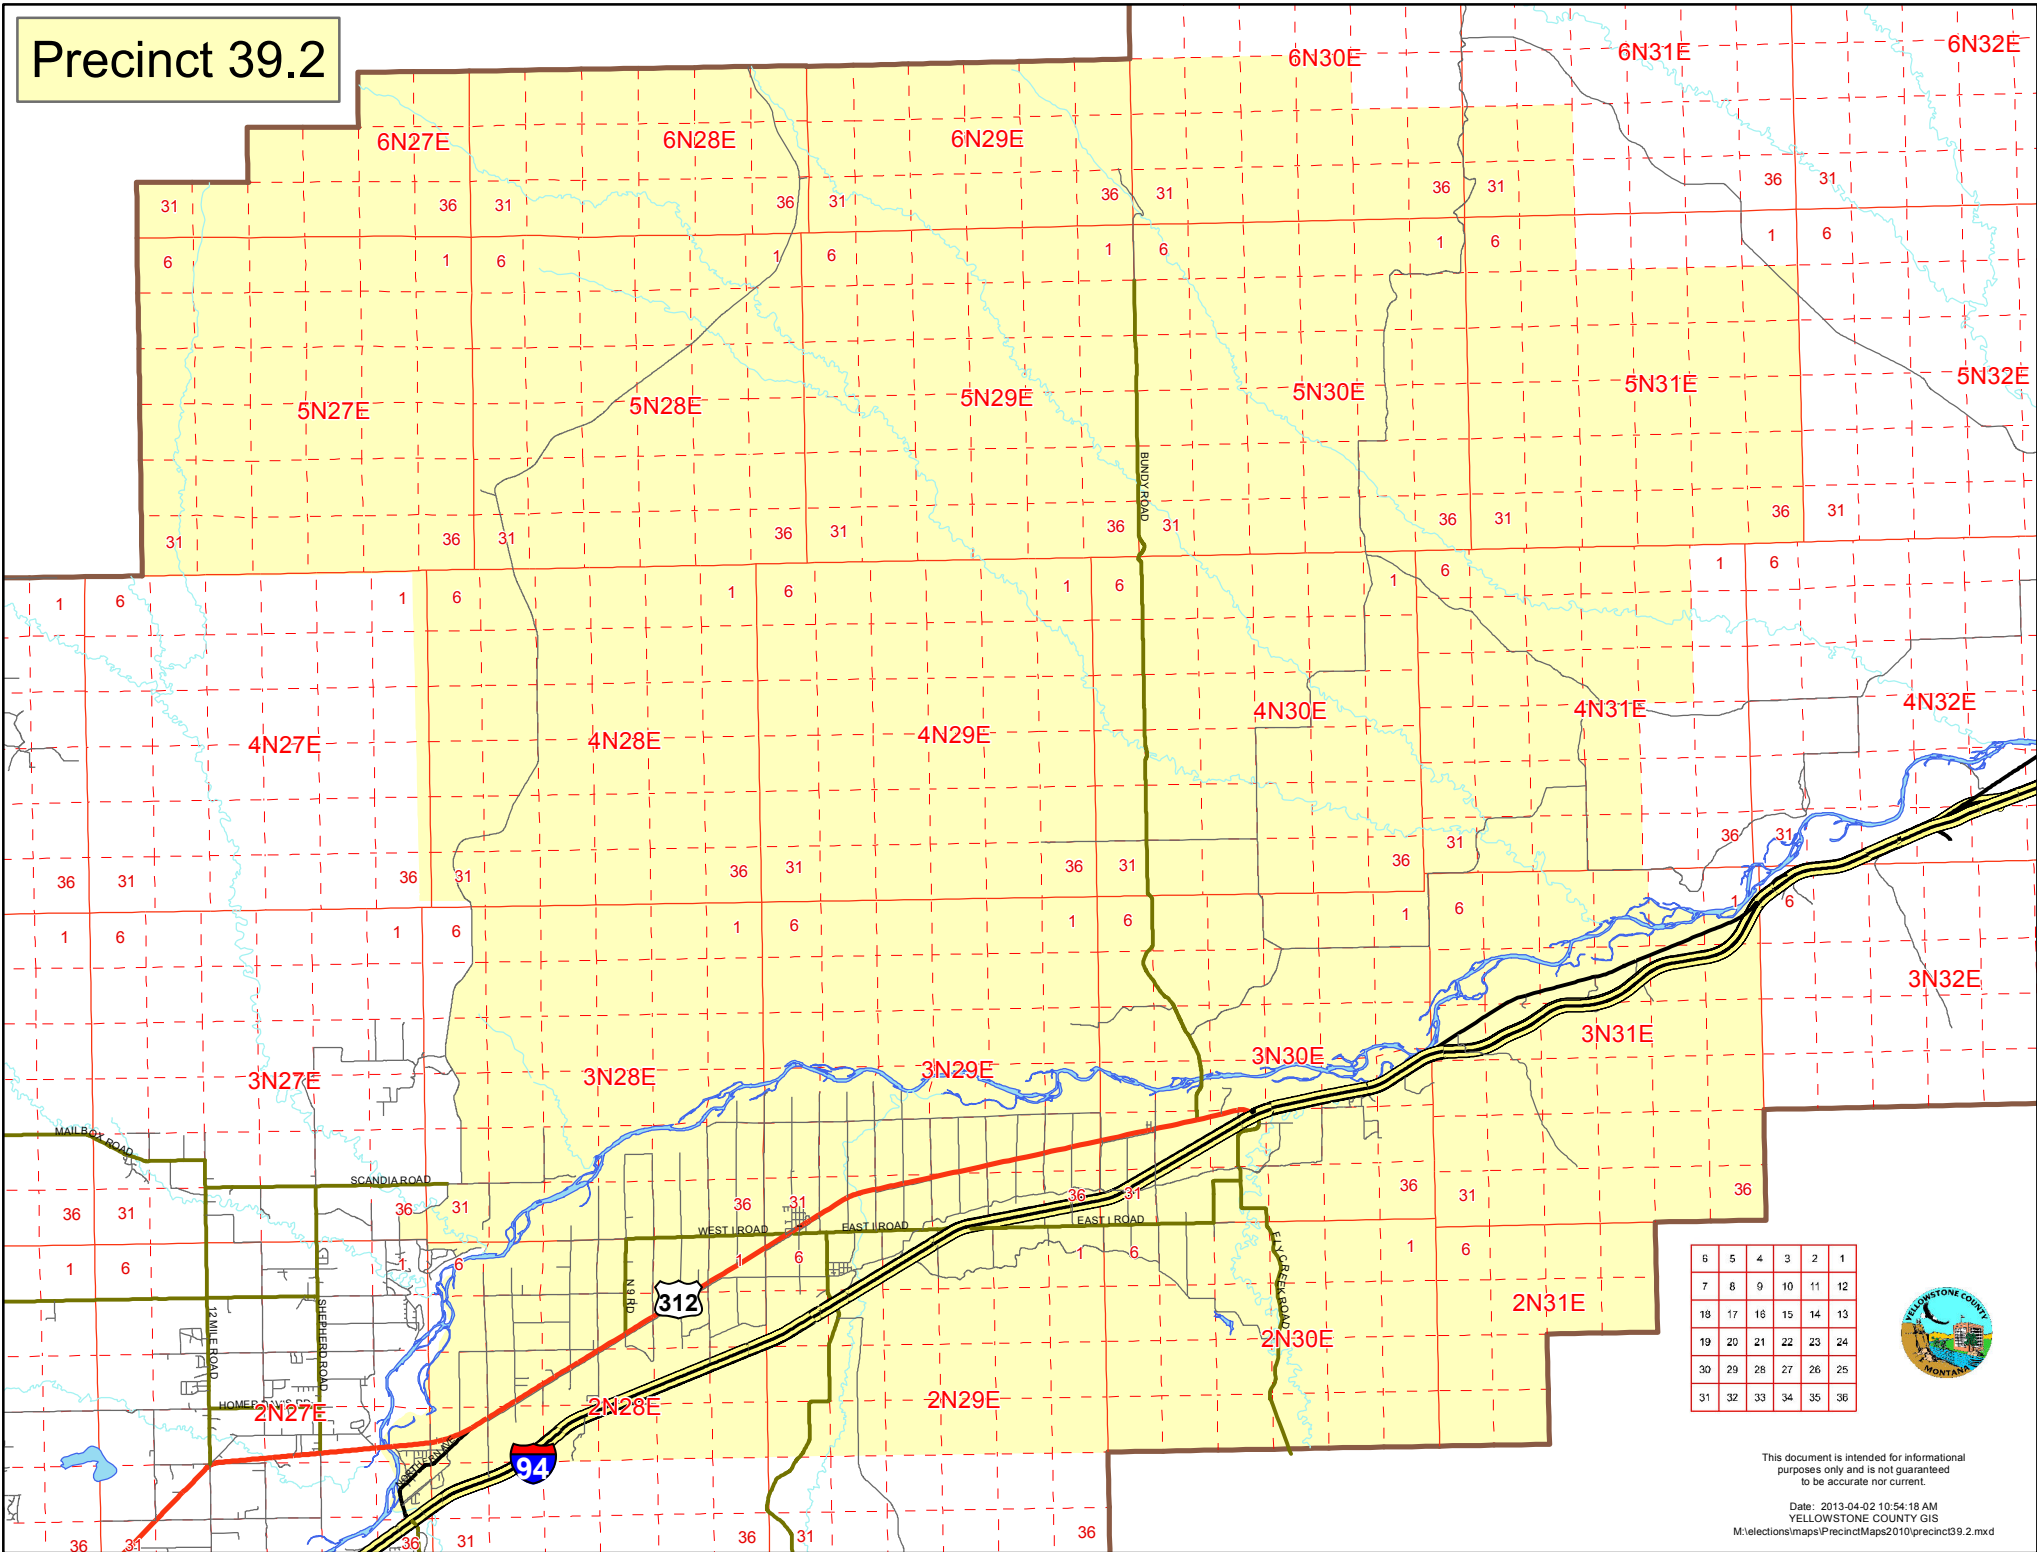

Precinct 39.2

6	5	4	3	2	1
7	8	9	10	11	12
18	17	16	15	14	13
19	20	21	22	23	24
30	29	28	27	26	25
31	32	33	34	35	36