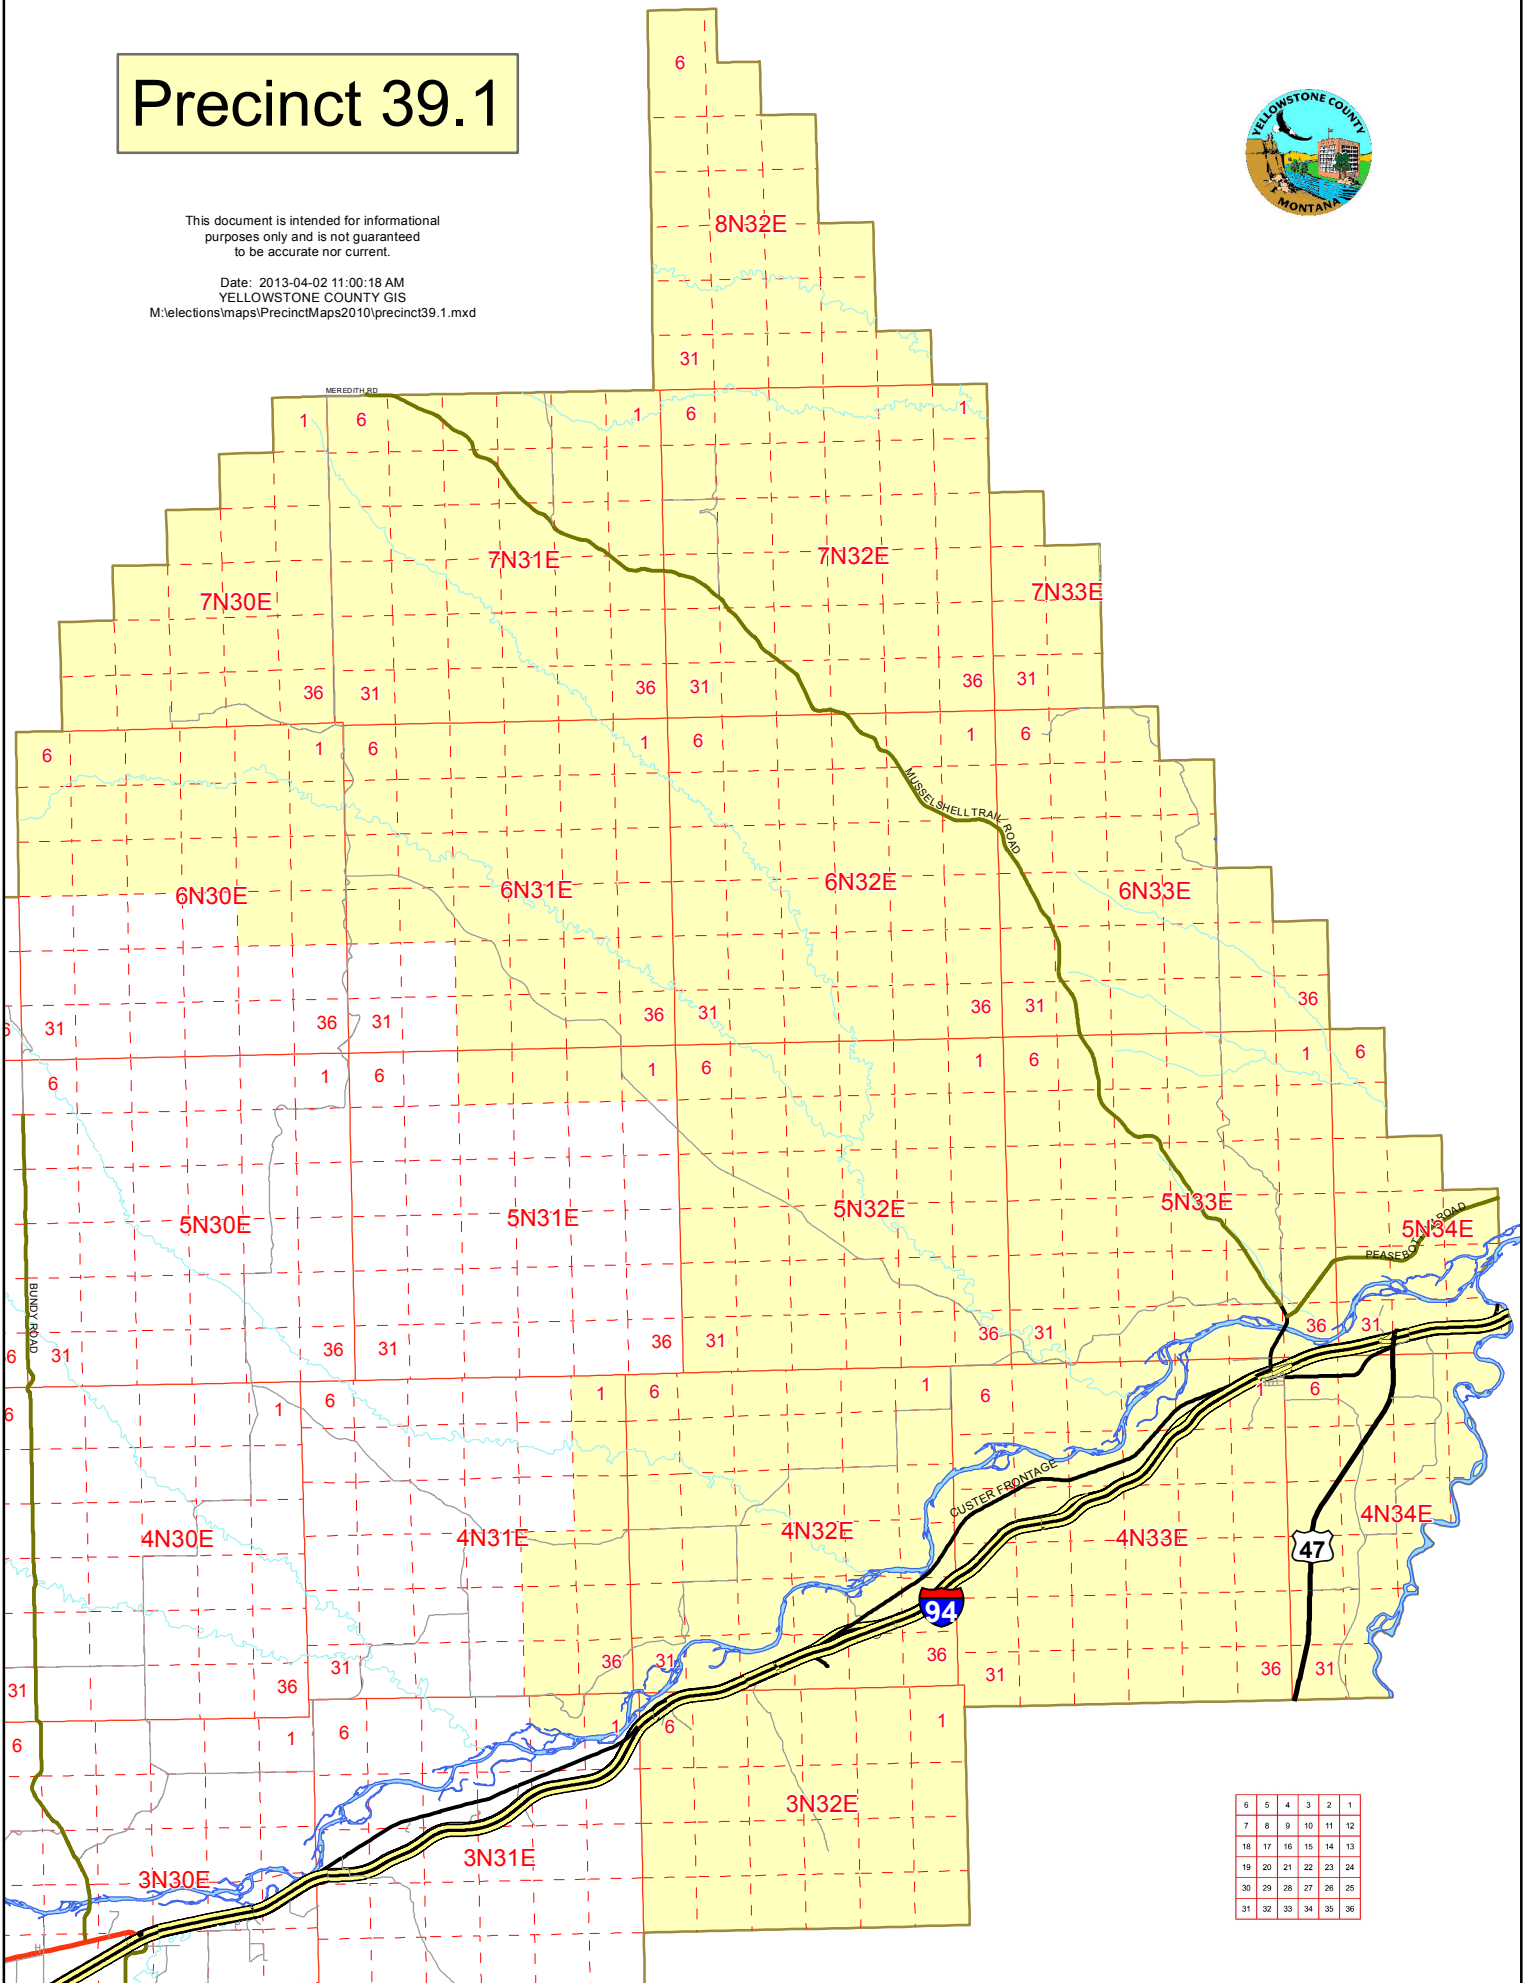

Precinct 39.1

This document is intended for informational purposes only and is not guaranteed to be accurate nor current.

Date: 2013-04-02 11:00:18 AM
YELLOWSTONE COUNTY GIS
M:\elections\maps\PrecinctMaps2010\precinct39.1.mxd

6	5	4	3	2	1
7	8	9	10	11	12
18	17	16	15	14	13
19	20	21	22	23	24
30	29	28	27	26	25
31	32	33	34	35	36