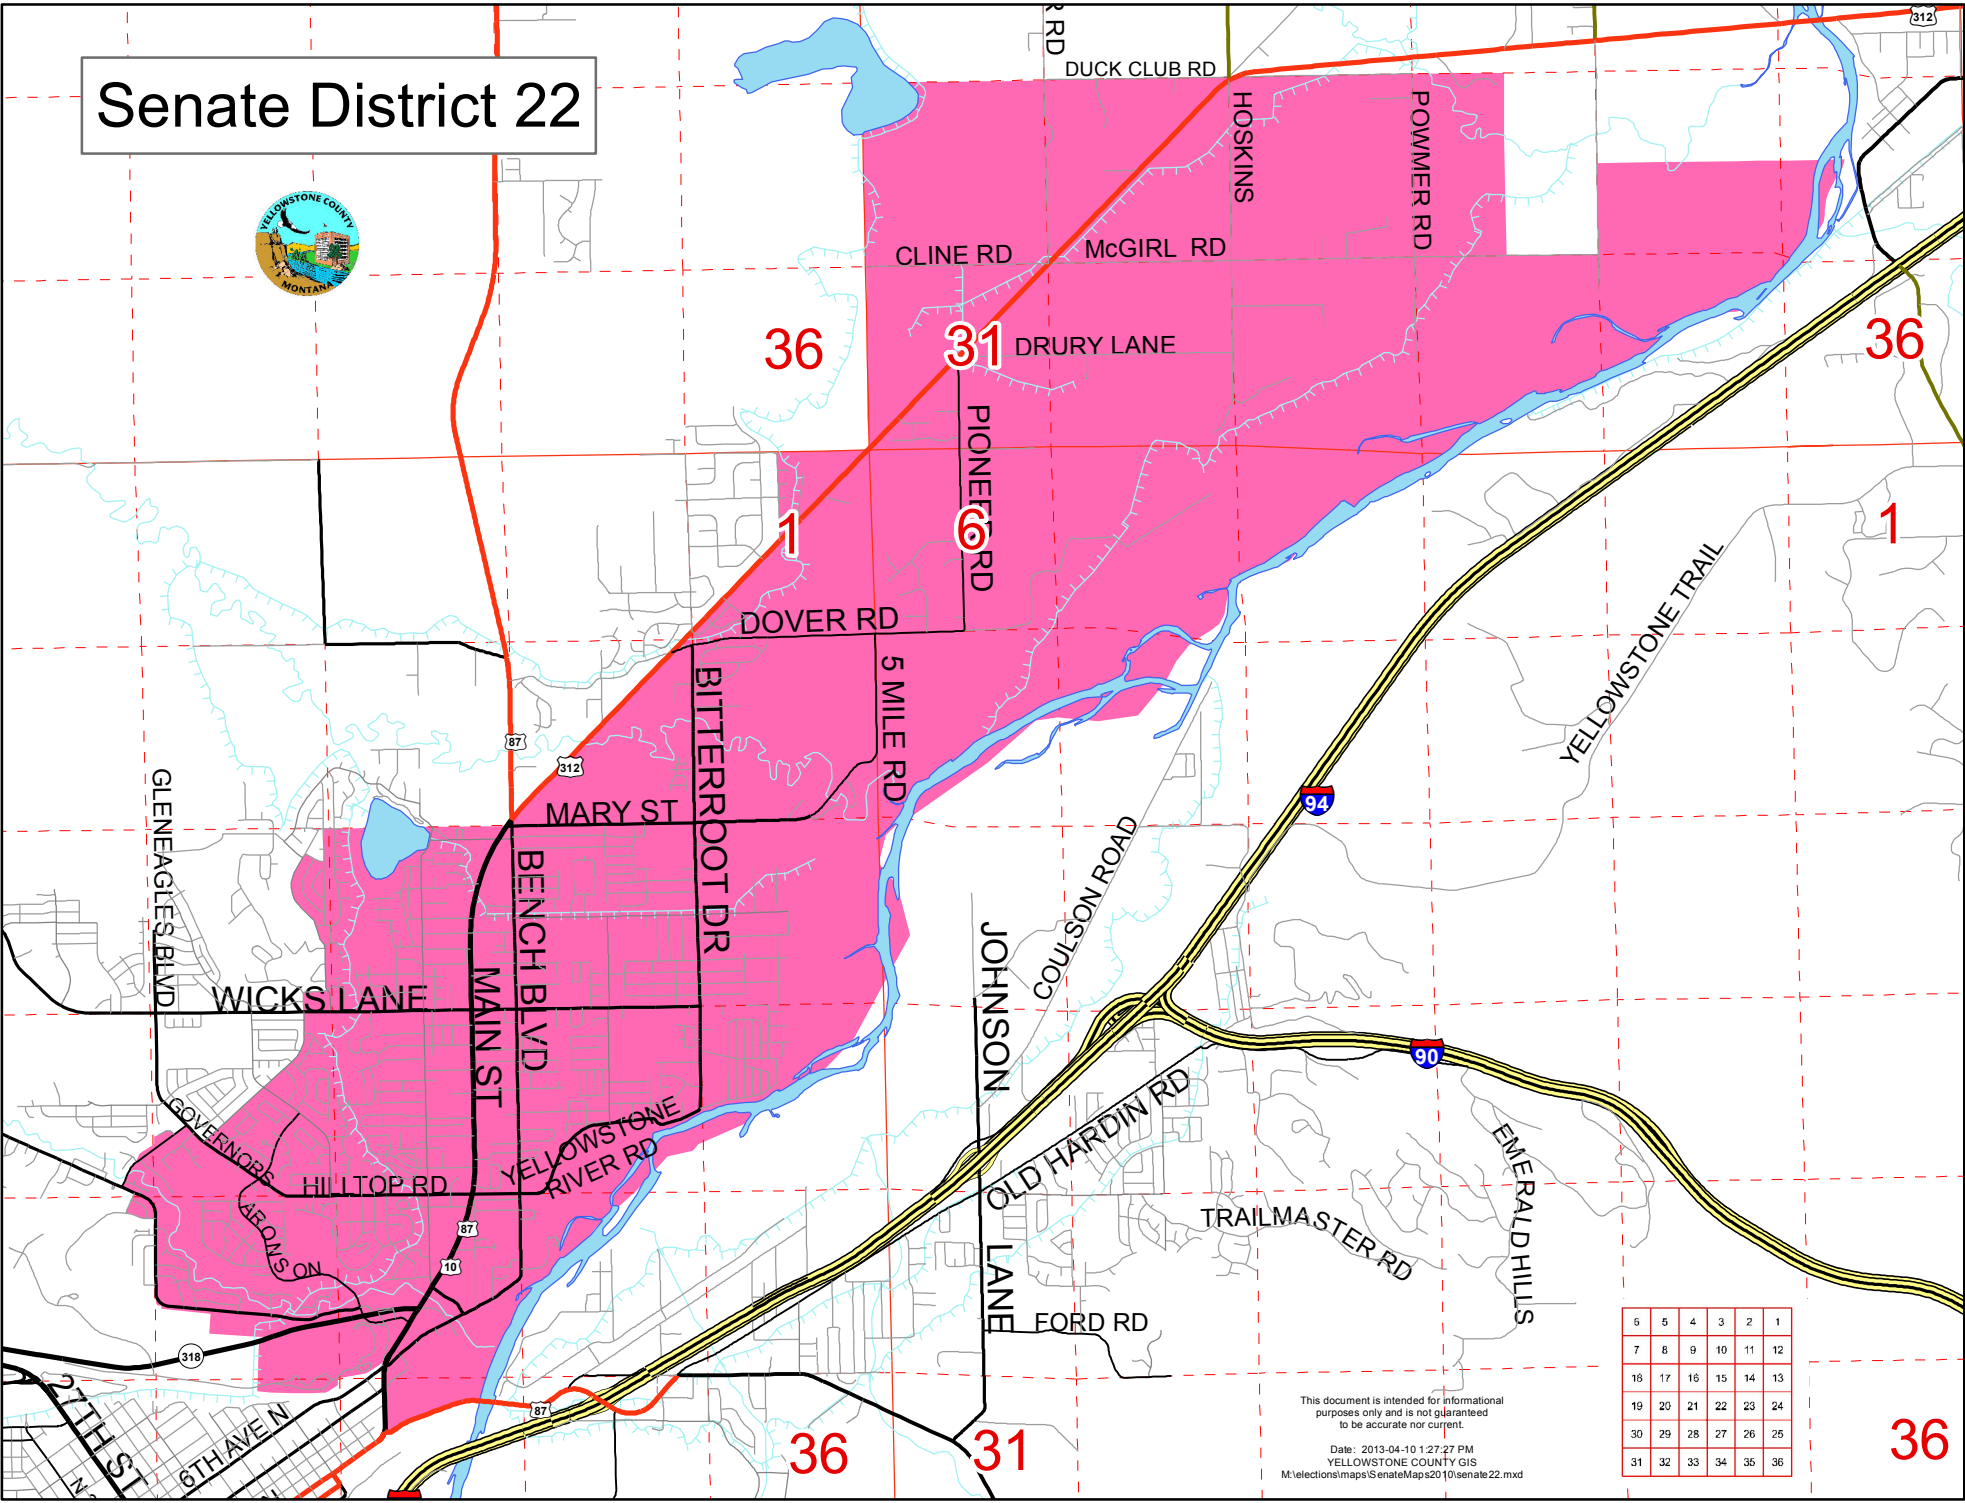

Senate District 22

6	5	4	3	2	1
7	8	9	10	11	12
18	17	16	15	14	13
19	20	21	22	23	24
30	29	28	27	26	25
31	32	33	34	35	36

36